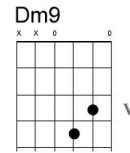

# Old Man by Neil Young (1971)

*Dm9 Dm9 Dm9 D D*

*Dm9 Dm9 Dm9 D D*

Old man, look at my life , I'm a lot like you were

*Dm9 Dm9 Dm9 D F*

Old man, look at my life, I'm a lot like you were

*C C(½) G(½) D F C Fsus2(½) F(½)*

*D Fma7 C G*  
Old man look at my life, twenty-four and there's so much more

*D Fma7 C F*

Live alone in a paradise that makes me think of two

*D Fma7 C G*

Love lost, such a cost, give me things that don't get lost

Ah one look in my eye and you can tell it's true

*D F C G D F C F*

*D Fma7 C G*  
Lullabies, look in your eyes, run around the same old town

*D Fma7 C F*

Doesn't mean that much to me, to mean that much to you

*D Fma7 C G*

I've been first and last; look at how the time goes past.

*D C F G D D Am7 Em7*

But I'm all alone at last, rolling home to you

*Dm9 Dm9 Dm9 D D*

Old man, look at my life , I'm a lot like you were