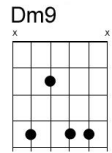

# Old Man by Neil Young (1971)

*Dm9 Dm9 Dm9 D D*

*Dm9 Dm9 Dm9 D D*

Old man, look at my life , I'm a lot like you were

*Dm9 Dm9 Dm9 D F*

Old man, look at my life, I'm a lot like you were

*C C(½) G(½) D F C Fsus2(½) F(½)*

*D Fma7 C G*  
Old man look at my life, twenty-four and there's so much more

*D Fma7 C F*

Live alone in a paradise that makes me think of two

*D Fma7 C G*

Love lost, such a cost, give me things that don't get lost

Ah one look in my eye and you can tell it's true

*D F C G D F C F*

*D Fma7 C G*  
Lullabies, look in your eyes, run around the same old town

*D Fma7 C F*

Doesn't mean that much to me, to mean that much to you

*D Fma7 C G*

I've been first and last; look at how the time goes past.

*D C F G D D Am7 Em7*

But I'm all alone at last, rolling home to you

*Dm9 Dm9 Dm9 D D*

Old man, look at my life , I'm a lot like you were